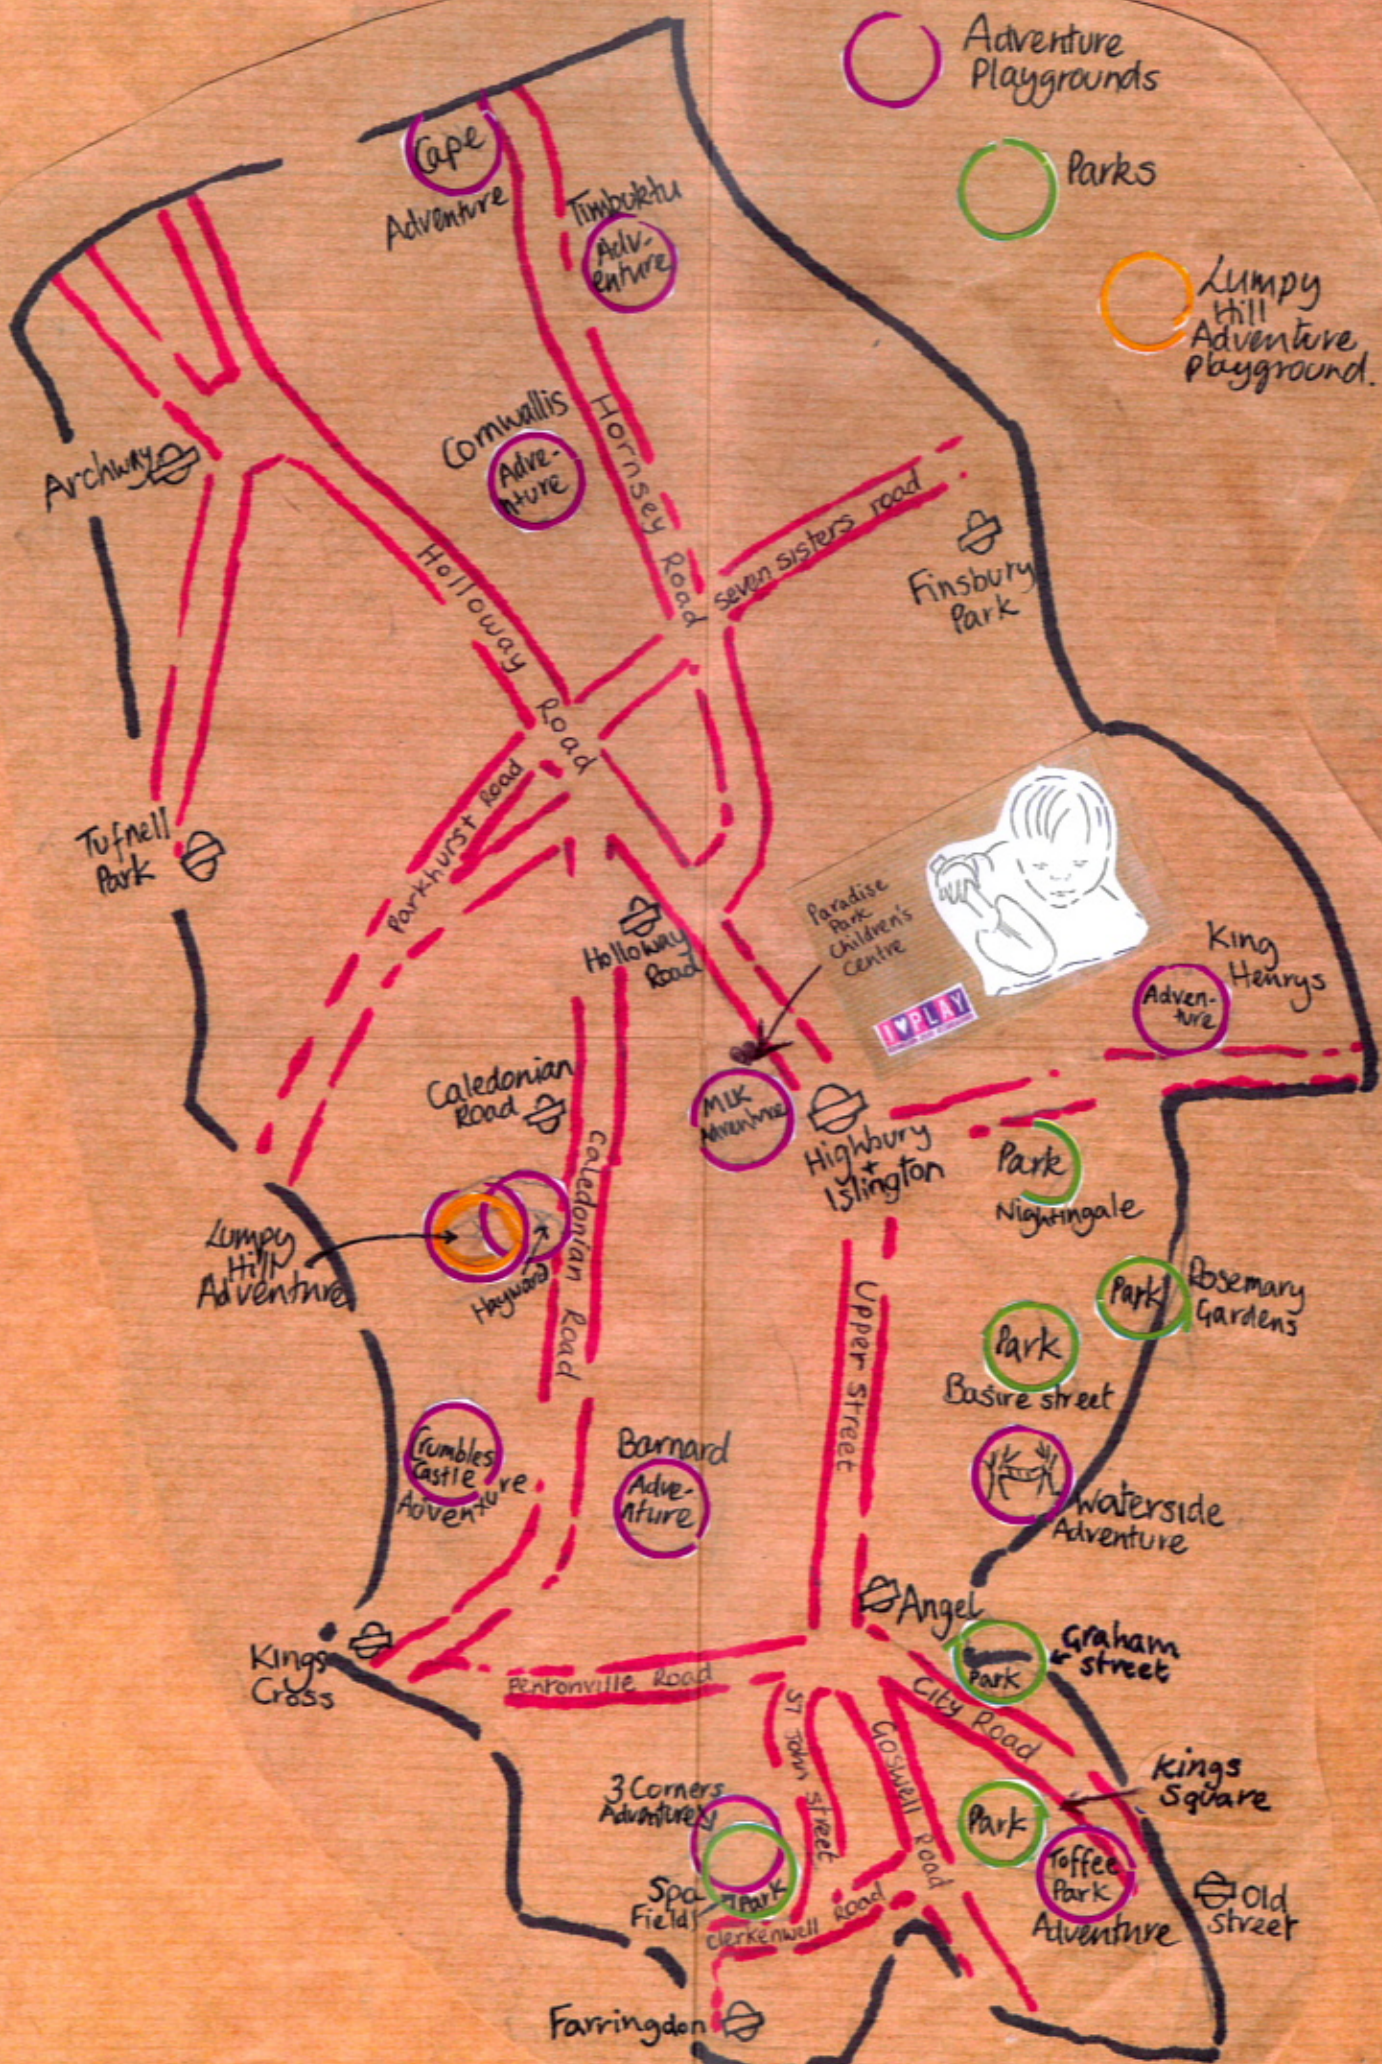

Adventure Playgrounds

Parks

Lumpy Hill Adventure playground.